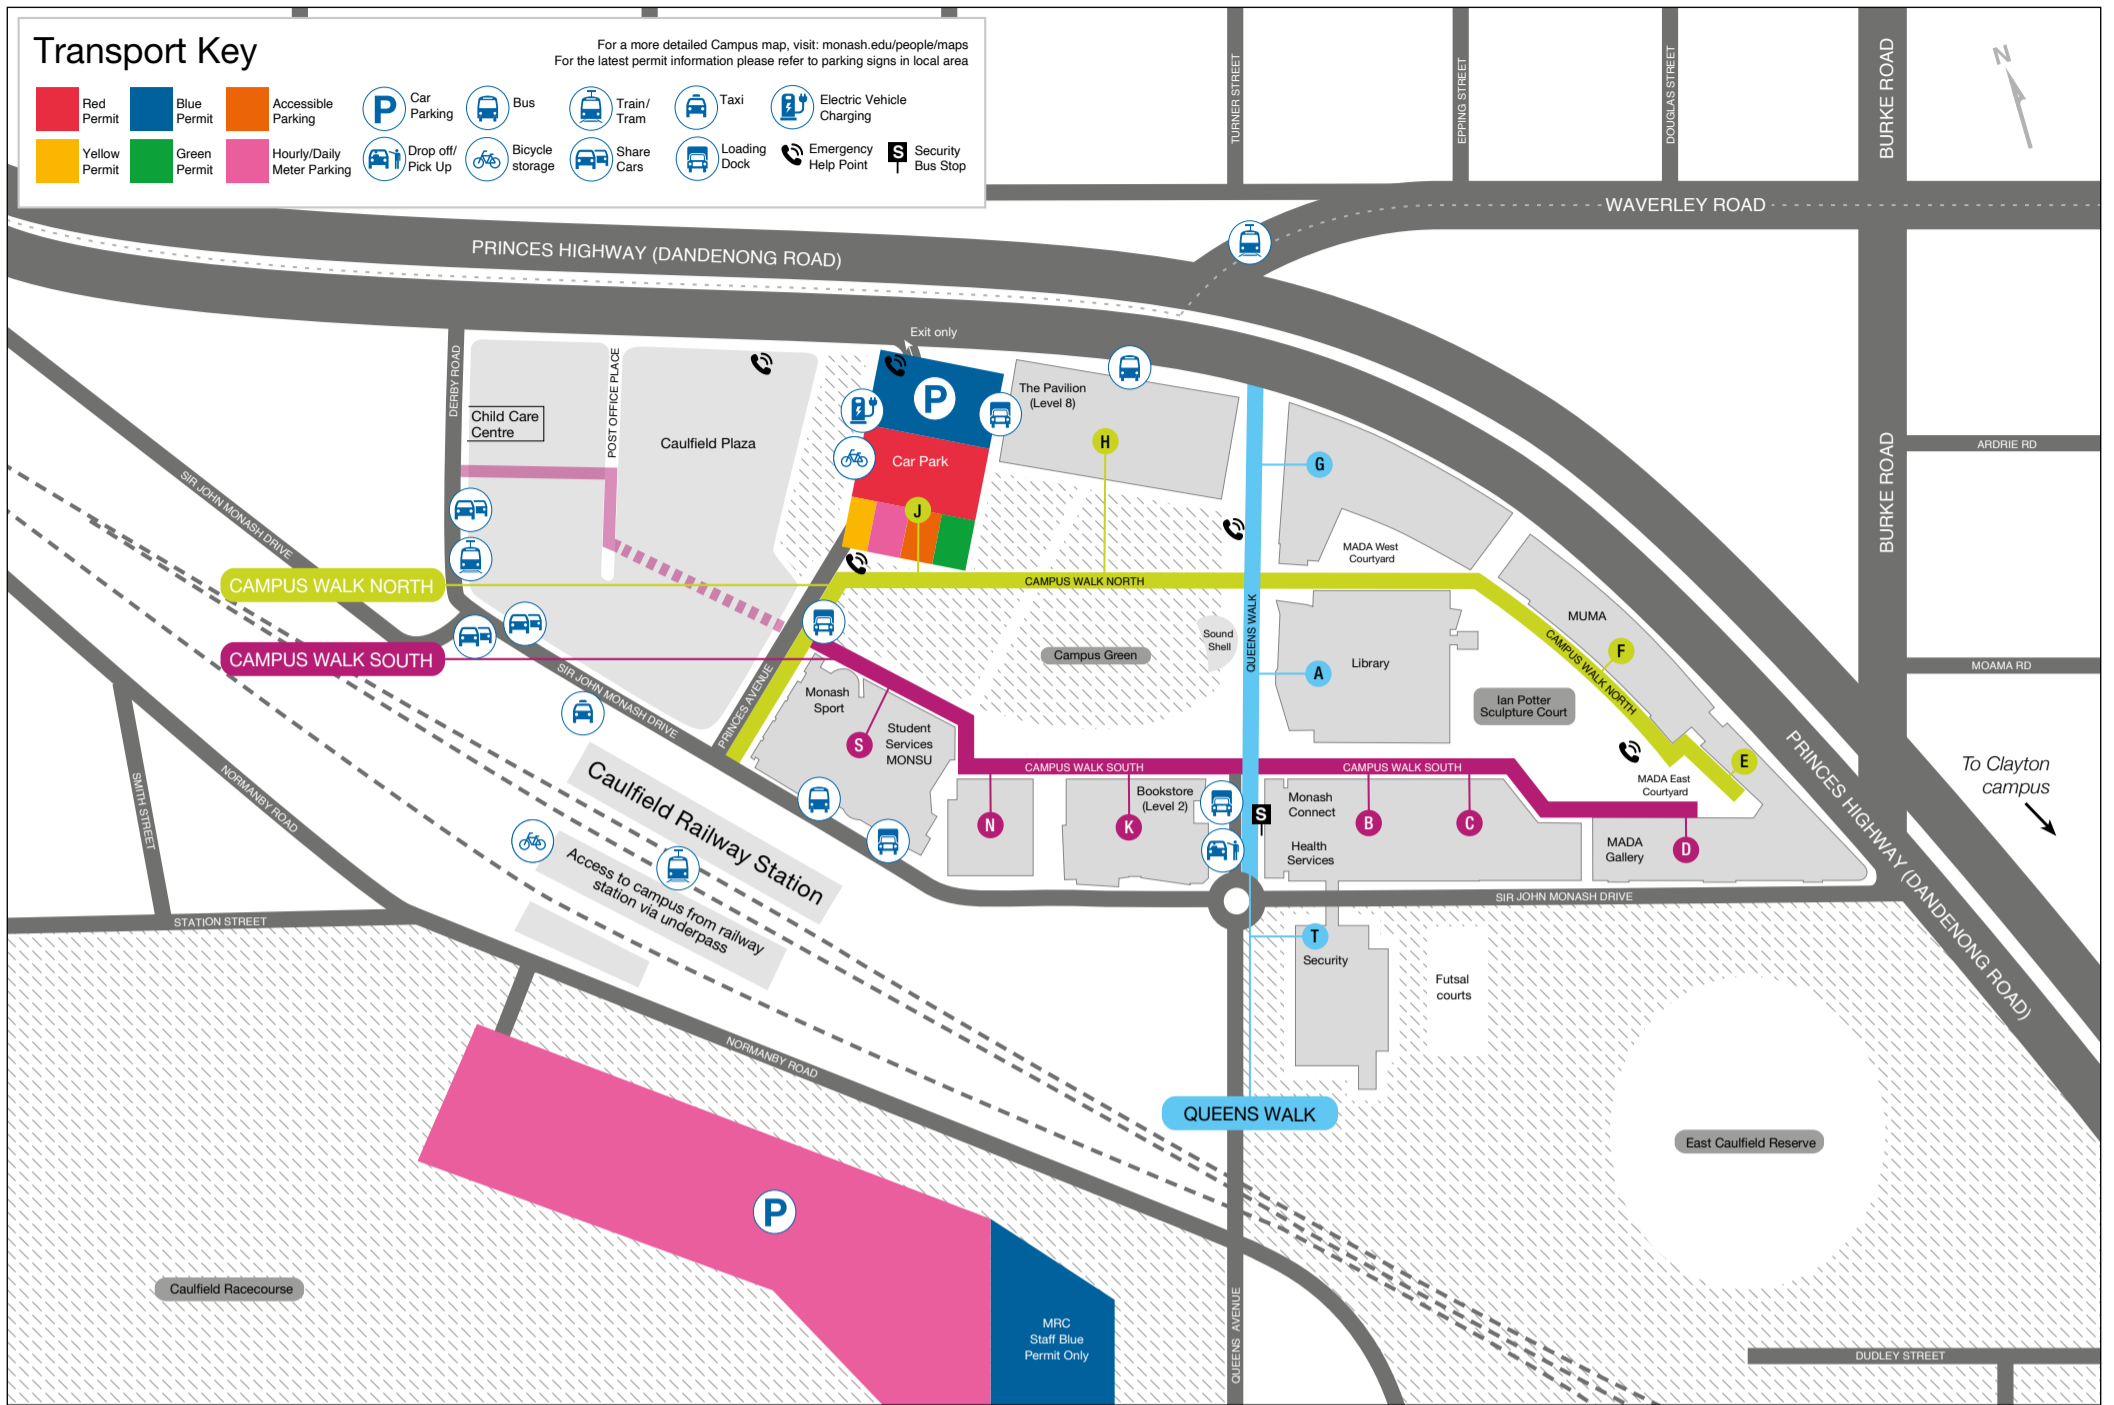

Monash University Caulfield campus

Parking		Building/Department Name		Retail		Major Lecture Theatres		Loading Docks		Public Transport		Bicycle Storage		Taxis		Share Cars	
Permit parking		Access Monash	F ●	Cafe MONSU	S ●	B214, B215, B218	●	Building H, off Princes Highway (Dandenong Road)	H ●	Bus Interchange	Sir John Monash Drive ●	Multilevel car park, Level 1	J ●	Taxi Rank	Sir John Monash Drive near Princes Avenue ●	Flexicar Car Share	Sir John Monash Drive, outside 7-Eleven ●
Multi-level car park	J ●	Accounting	H ●	The Campus Bookstore	K ●	C302A, C302B, C303	●	Building B, off Queens Walk	B ●	Caulfield Railway Station	Station Street/Normanby Road ●	Parkiteer bicycle storage, Caulfield Railway Station				Flexicar Car Share	Corner Sir John Monash Drive and Derby Road ●
Caulfield Racecourse car park	Normanby Road ●	Architecture	F ●	Gong Cha	S ●	E224	●	Building S, off Sir John Monash Drive	S ●	Free inter-campus shuttle bus (to/from Clayton campus)	Princes Highway, H ●					GoGet Car Share	Sir John Monash Drive, near Derby Road ●
Casual hourly/daily meter parking		Australian Centre for Jewish Civilisation	S ●	Graze on the Green	K ●	F201	●			Tram stop	Derby Road ●						
Multi-level car park	J, Level 7 ●	The Australia-Indonesia Centre	S ●	Flipboard Café	K ●	F604, F605, F606, F607	●			Tram stop	Princes Highway/Waverley Road ●						
Caulfield Racecourse car park	Normanby Road ●	Australian National Data Service	T ●	Flipside Café	K ●	HB40, HB32, HB39, HB36	●										
Building/Department Name	Address	Banking and Finance	H ●	Koji Sushi	K ●	H125, H126	●										
Access Monash	F ●	Buildings and Property	T ●	Sammy's Café	C ●	H235, H237, H238	●										
Accounting	H ●	Business Law and Taxation	S ●	Sip N Bite Kebabs	K ●	K309, K321	●										
Architecture	F ●	The Campus Bookstore	K ●	Zambrero	K ●	N305, N306, N322	●										
Australian Centre for Jewish Civilisation	S ●	Career Connect	B ●			S230, S232	●										
The Australia-Indonesia Centre	S ●	Centre for Health Economics	H ●														
Australian National Data Service	T ●	Childcare Centre (Monash Caulfield Child Care Centre)	22-24 Derby Road, Caulfield East														
Banking and Finance	H ●	Design	G ●														
Buildings and Property	T ●	Econometrics and Business Statistics	H ●														
Business Law and Taxation	S ●	Economics	H ●														
The Campus Bookstore	K ●	English Connect	T ●														
Career Connect	B ●	eSolutions	F ●														
Centre for Health Economics	H ●	Fine Art	B, C, D, E ●														
Childcare Centre (Monash Caulfield Child Care Centre)	22-24 Derby Road, Caulfield East	General computer labs	T ●														
Design	G ●	Health Services	B ●														
Econometrics and Business Statistics	H ●	Information Technology	H ●														
Economics	H ●	IT computer labs	B, K, T ●														
English Connect	T ●	Languages, Literatures, Cultures and Linguistics	H ●														
eSolutions	F ●	Library	A ●														
Fine Art	B, C, D, E ●	MADA Gallery	D ●														
General computer labs	T ●	Management	N ●														
Health Services	B ●	Marketing	S ●														
Information Technology	H ●	Media, Film and Journalism	B, C ●														
IT computer labs	B, K, T ●	Monash Asia Institute	S ●														
Languages, Literatures, Cultures and Linguistics	H ●	Monash Business School computer labs	K ●														
Library	A ●																
MADA Gallery	D ●																
Management	N ●																
Marketing	S ●																
Media, Film and Journalism	B, C ●																
Monash Asia Institute	S ●																
Monash Business School computer labs	K ●																