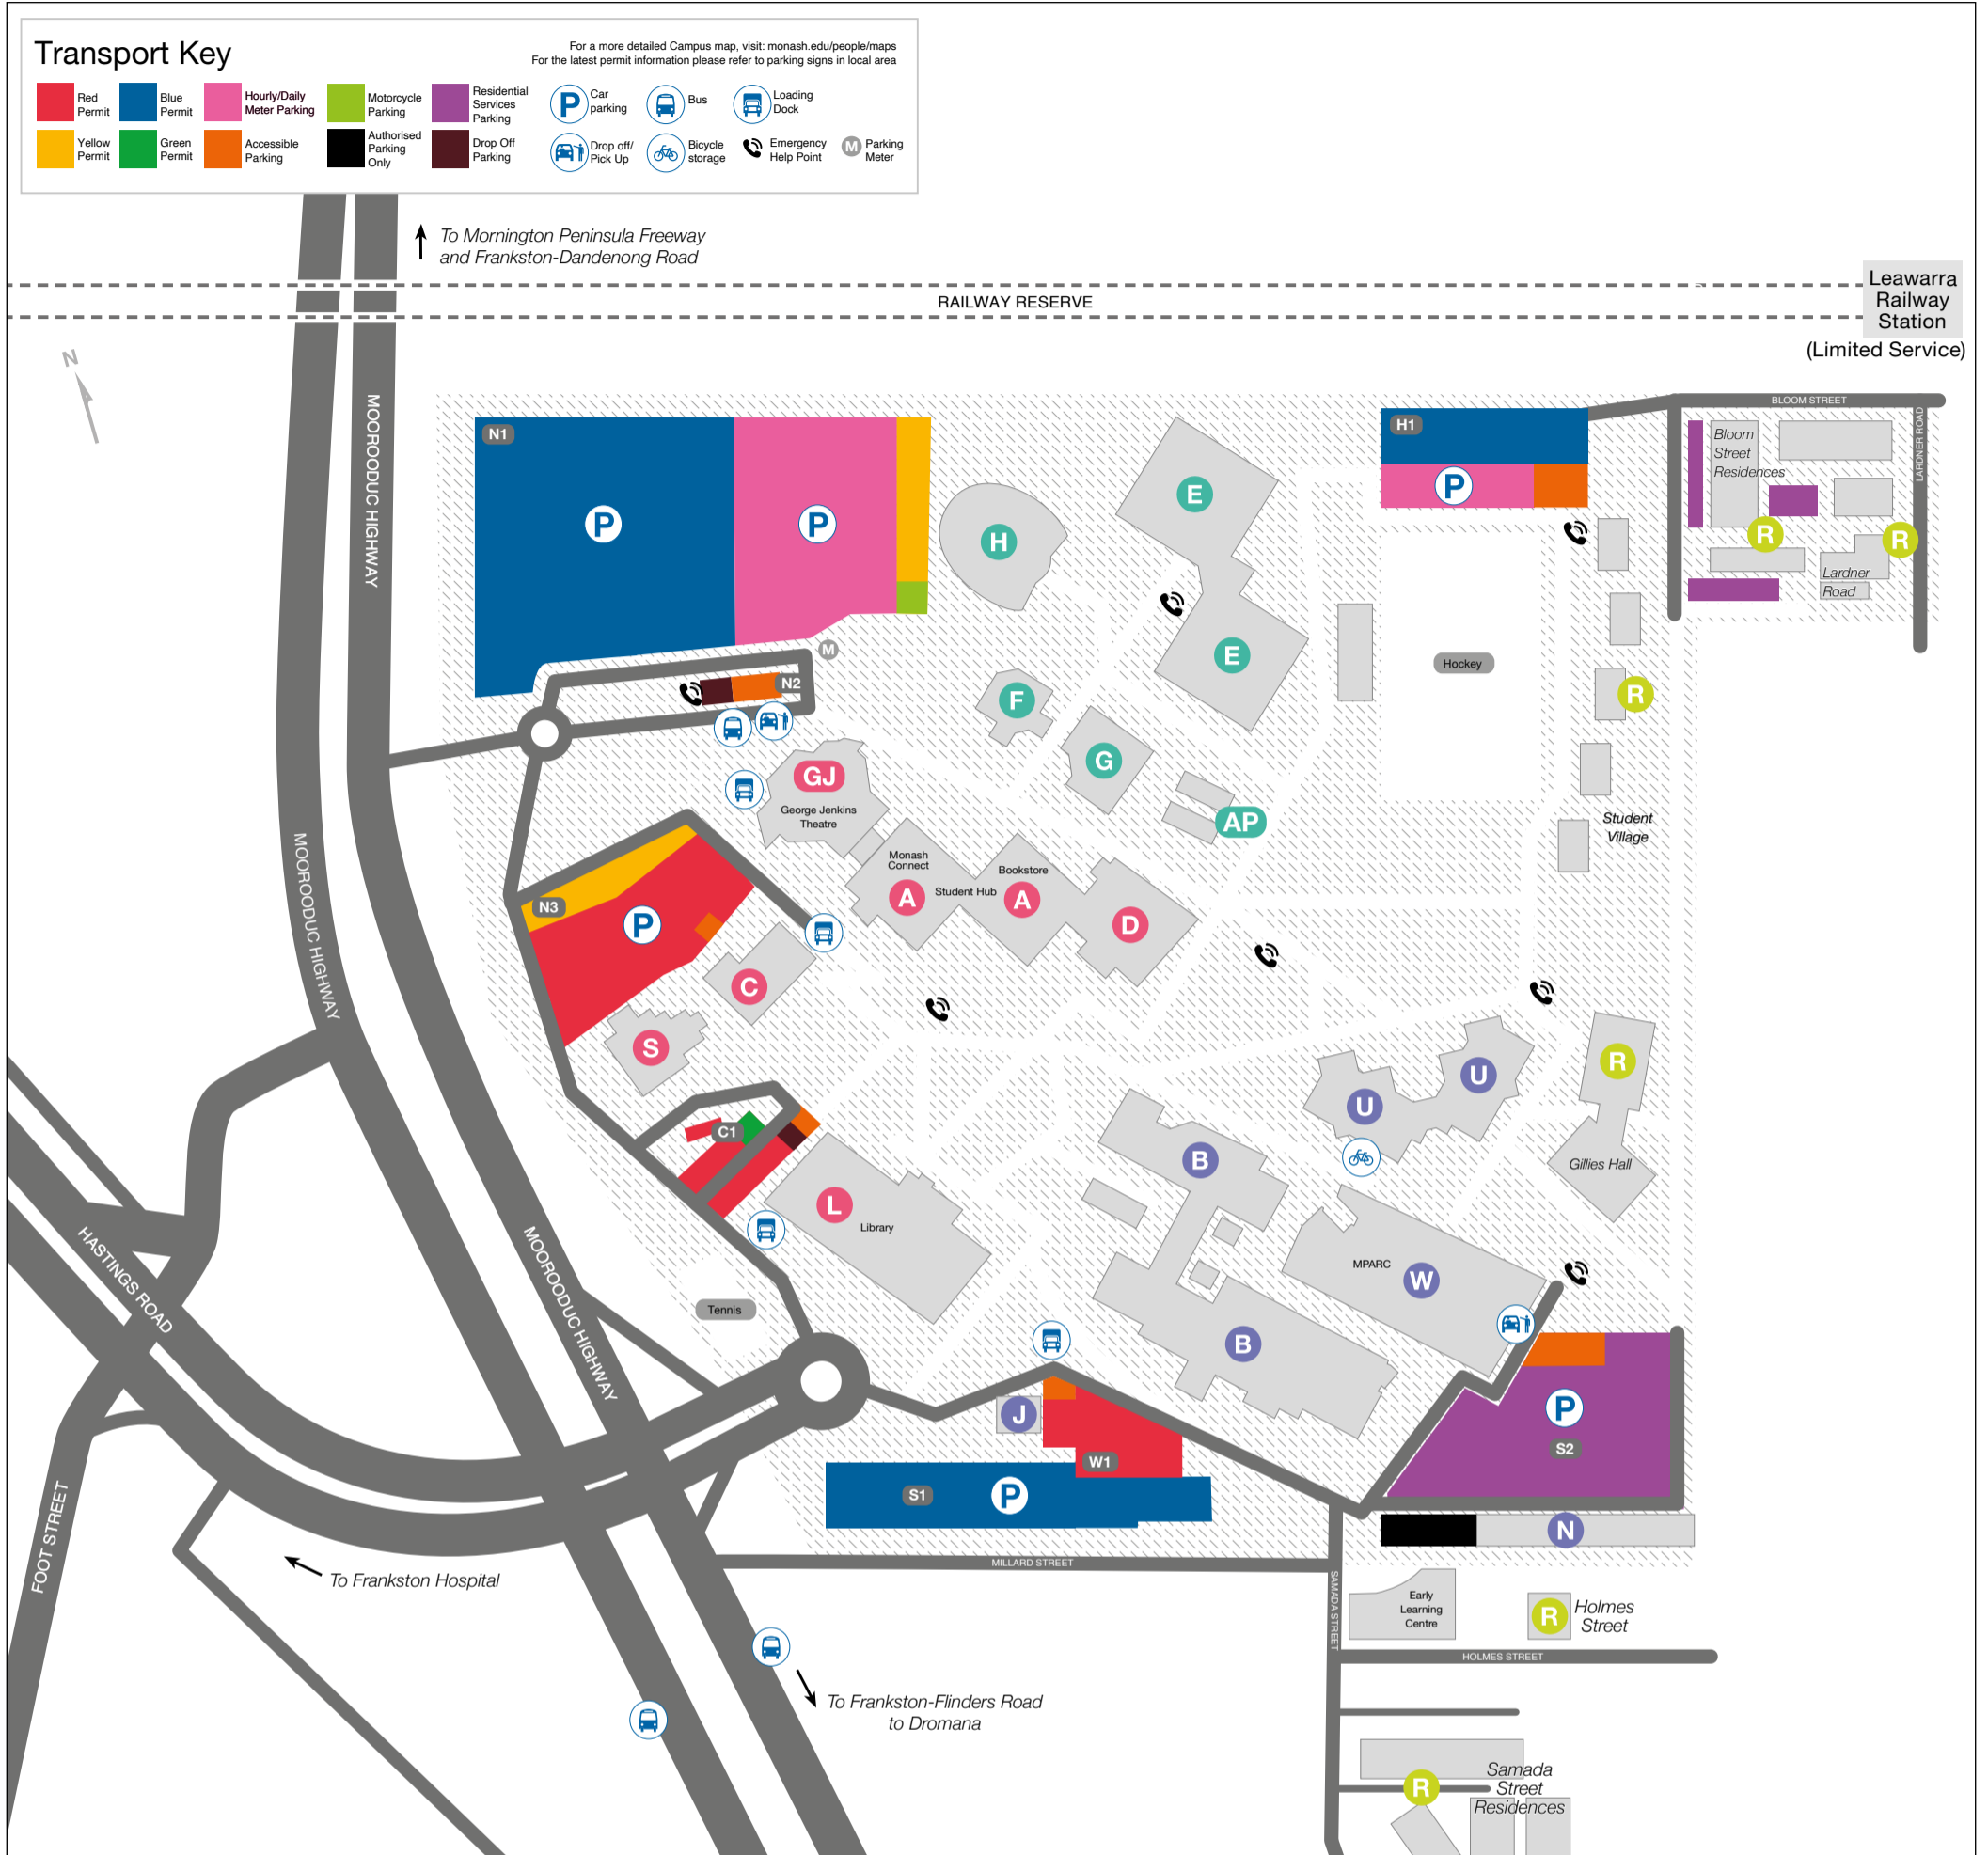

# Monash University Peninsula campus

<b>Parking</b> North 1 car park N1 North 2 car park N2 North 3 car park N3 Administration car park C1 South 1 car park S1 South 2 car park S2 West car park W1 Hockey car park H1		Portables AP101-AP106 AP ● Quiet Room AP ● School of Primary and Allied Health Care G ● Security C ● Struan Postgraduate Studies Centre S ● Student Hub A ● Student Union (MONSU) U ● Storage Sheds N ● Windermere Early Learning Centre 1A Holmes Street J ● Workshop/maintenance J ●		<b>Loading docks</b> Building C C ● George Jenkins Theatre GJ ● Building L L ● Building B B ●	
<b>Building/Department Name</b> Administration C ● Buildings and Property C ● Business and Economics D ● Campus Business Lounge S ● Career Connect A ● Education A ● eSolutions A ● George Jenkins Theatre GJ ● Health Services U ● Indigenous Student Lounge S ● Library L ● Monash Connect A ● Monash Peninsula Activity & Recreation Centre (MPARC) W ● Monash Residential Services (MRS) C ● Monash Sport W ● Nursing and Midwifery E ● Occupational Therapy G ● Paramedicine H ● Parenting Room A ● Physiotherapy B ●		<b>Residences</b> Bloom Street, R 1 Bloom Street, R ● Gillies Hall R ● Holmes Street, R 3 Holmes Street, R ● Lardner Road, R 65, 67 Lardner Road, R ● Samada Street, R 11 Samada Street, R ● Student Village, R 1A Bloom Street, R ●		<b>Public Transport</b> Free inter-campus Shuttle Bus (to/from Clayton campus) Leaves from bus loop near George Jenkins Theatre Frankston Station (Frankston line, running from Frankston to City) Beach Street/Fletcher Road (5 min bus ride to campus) Leawarra Station (Stony Point line, running between Frankston and Stony Point) Lardner Road/Bloom Street 782 Frankston – Flinders via Coolart Road, Hastings bus service Moorooduc Highway/Hastings Road 783 Frankston – Hastings via Coolart Road bus service Moorooduc Highway/Hastings Road 775 Frankston – Lakewood via Heatherhill Road Moorooduc Highway/Hastings Road 887 Monash University (Peninsula to Rosebud) Leaves from campus bus loop	
		<b>Retail</b> Bookshop A ● Flipboard A ● Upper Deck Café U ●		<b>Bicycle Storage</b> MPARC Velopod Adjacent to MPARC, Building W ●	
		<b>Major Lecture Theatres</b> A1.17 A ● A4.16 A ● A4.41 A ● E2.09 E ● F1.01 F ●			