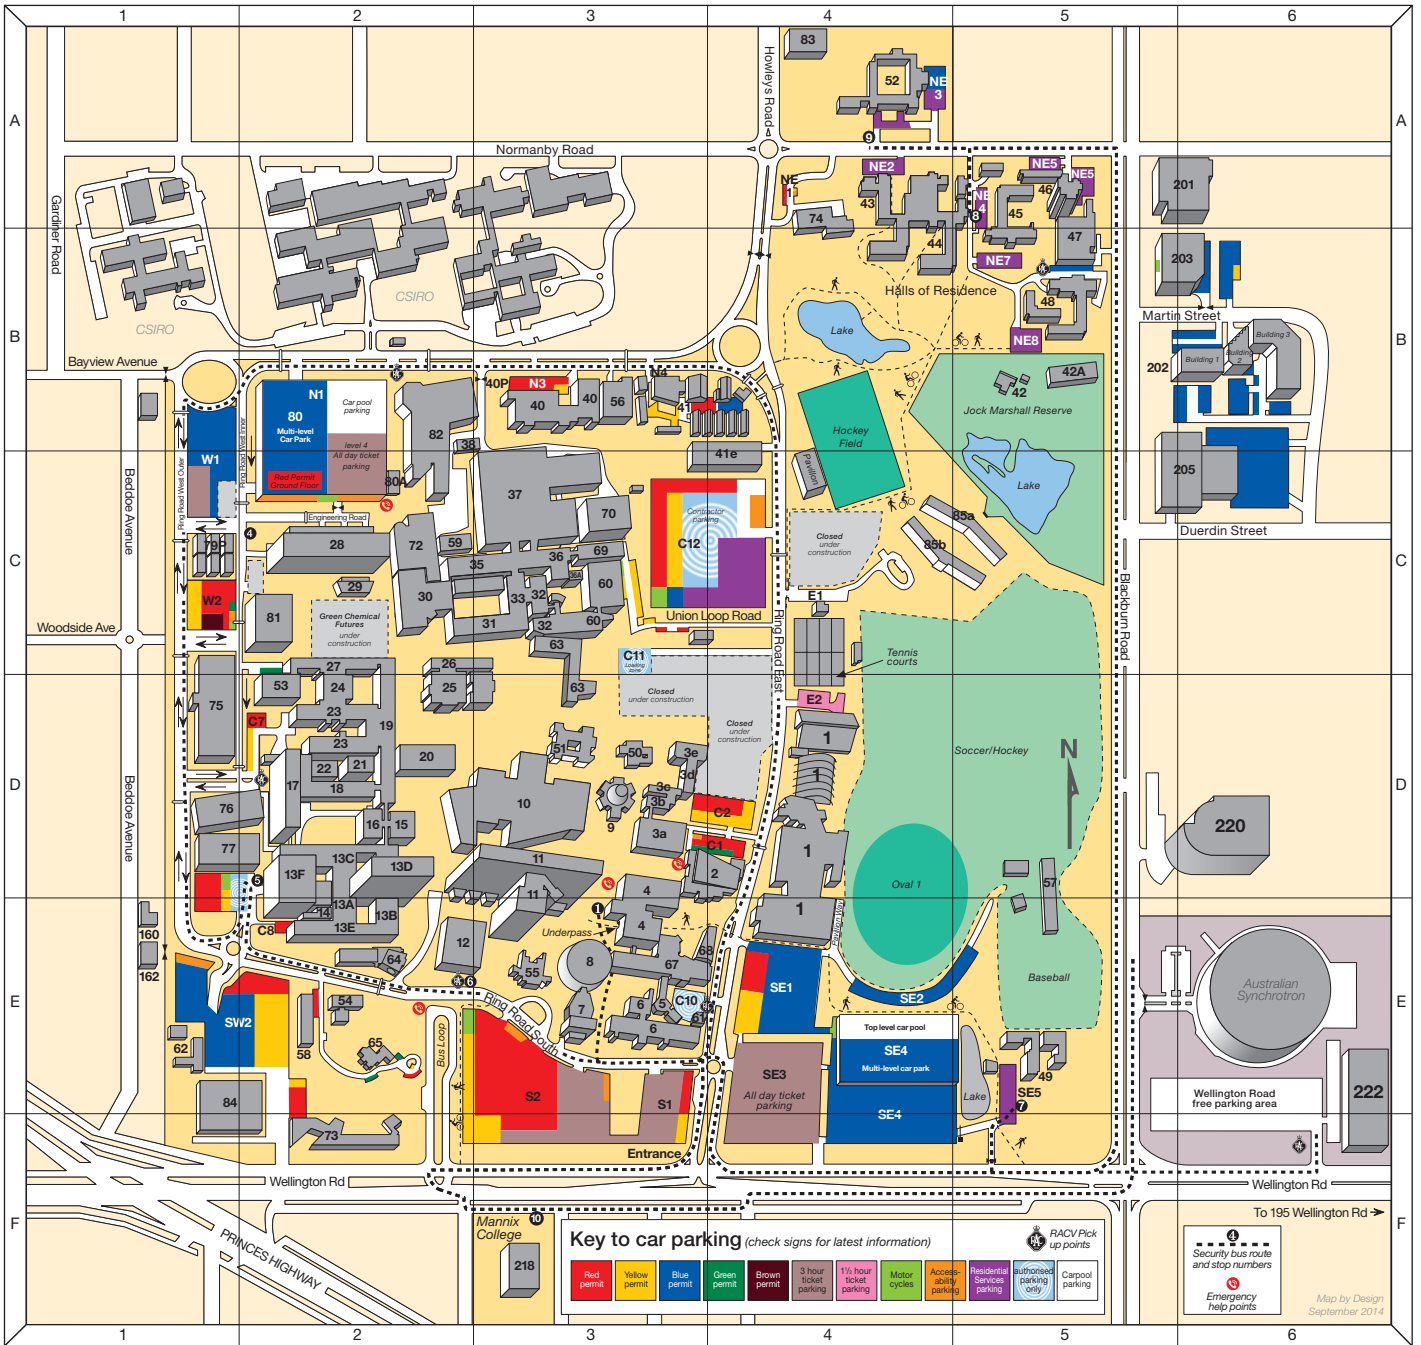

Monash University Clayton campus

Building index

Administration Building 3a, 3b, 3c, 3d, 3e, D3	Gallery Building E3	55	North 1 Multi-level Car Park B2	80	Medicine M1, M2 and M3 D2	13
Alexander Theatre E3	Information Services Building E3	67	Parking and Security Office E3	61	Performing Arts G21, G36 E3	68
Australian Pulp and Paper C2	Injury Research Centre C3	70	Performing Arts Centre E3	68	Rotunda R1-R7 E3	8
Bicycle Arrival Station C2	Japanese Study Centre E2	54	Physics C2	27	Science S13 S14 S15 C2	29
Biochemistry Laboratories D2	John Monash Science School E1	84	Religious Centre D3	9	Science S1-S4 S9-S12 ST1-4 ST7 D2	25
Biology 17	Krongold Centre E3	5	Robert Blackwood Hall D4	2	Science S5-S6 D2	24
Biomedical Imaging Laboratory D6	Mannix College F3	218	SE4 Multi-level Car Park E4	71	South One E2	64
Botany B5	Mathematics and Information Technology Services C2	28	Senior Chemistry D2	23	Zoology S7-S8 D2	21
Campus Centre D3	Medical and Health Science D2	15	Senior Zoology D2	18		
Central Science D2	Melbourne Centre for Nanofabrication E6	222	Short Courses Centre D3	51	Libraries	
Centre for Electron Microscopy C2	Menzies Building D3	11	Sir Alexander Stewart Theatre C2	72	Hargrave-Andrew C2	30
Childcare Centre A4	Microbiology D2	53	Sport and Recreation D4	1	John Medley D3	10
Computer Science C3	Monash Children's Centre E1	162	Teaching Facilities Support Unit E2	14	Law E2	12
Engineering Building 31, 33, 35, 36, 36a, 37, 60, 69 & 72 C3	Monash Club D3	50	Yarrowonga Building E2	58	Matheson E3	4
Facilities and Services B3	Monash College F2	73	Zoology Environmental Laboratories B5	42	Halls of Residence	
Faculty of Education E3	Monash Connect D3	10			Briggs C4	85b
Faculty of Information Technology C3	Monash House E2	65	Lecture Theatres		Central Building B5	47
Faculty of Law E2	Monash Oakleigh Legal Service E1	160	Humanities H1-H10 D3	11	Deakin B5	48
Faculty of Medicine E2	Monash S.T.R.I.P. D1	75, 76 & 77	Campus Centre G149 D3	63	Farrer A5	45
First Year Biology D2	Monash Science Centre A4	74	Central One C3	63	Howitt A5	46
First Year Chemistry D2	Monash University Business Park 680, 700, 710 and 738 Blackburn Road A6	201,202,203,205	Education G23, 245 E3	6	Jackomos C5	85a
	New Horizons B2	82	Engineering E1-E5 C3	32	Normanby House A4	52
			Engineering E7, G03 C2	72	Richardson A4	43
			Engineering EH1-EH4, E6 C3	60	Roberts B4	44
			Law Moot Court L1 - L5 E2	12	South Eastern Flats E5	49