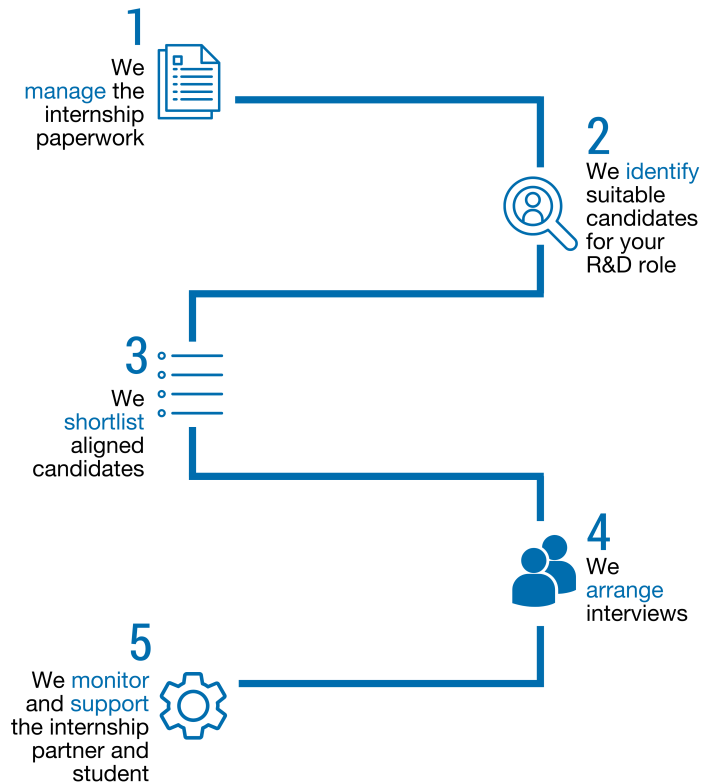

INVESTMENT

To derive the benefits enabled by this program, industry partners contribute financially towards the cost of the PhD student. The cost of engaging a PhD student is A$9000 for a minimum 3-month internship ($3000 per month -full-time).

Research internships drive innovation and accelerate industry and research collaborations. As such, the Australian government may provide tax incentives for these R&D projects.

FLEXIBLE OPTIONS

Research Internships should be a minimum of 60 working days and at least 3months in duration.

We can work with you to ensure the internship is scoped to meet the needs of your organisation and the requirements of the research project.

The internship can be undertaken full-time or part-time, onsite with your organisation or remotely (working from home or on campus).

HASSLE FREE PLACEMENT PROCESS

Interested in participating?

IF YOU'RE LOOKING TO FAST-TRACK R&D WITH ACADEMIC EXPERTISE, REACH OUT!

CLICK THE BUTTON BELOW TO LET US KNOW ABOUT YOUR RESEARCH AND DEVELOPMENT PROJECT AND ONE OF OUR MONASH TALENT CONSULTANTS WILL BE IN TOUCH TO DISCUSS FURTHER.

ENQUIRE NOW

Contact Us

E: phd.internships@monash.edu

Or Visit

monash.edu/graduate-research/partnerships/internships