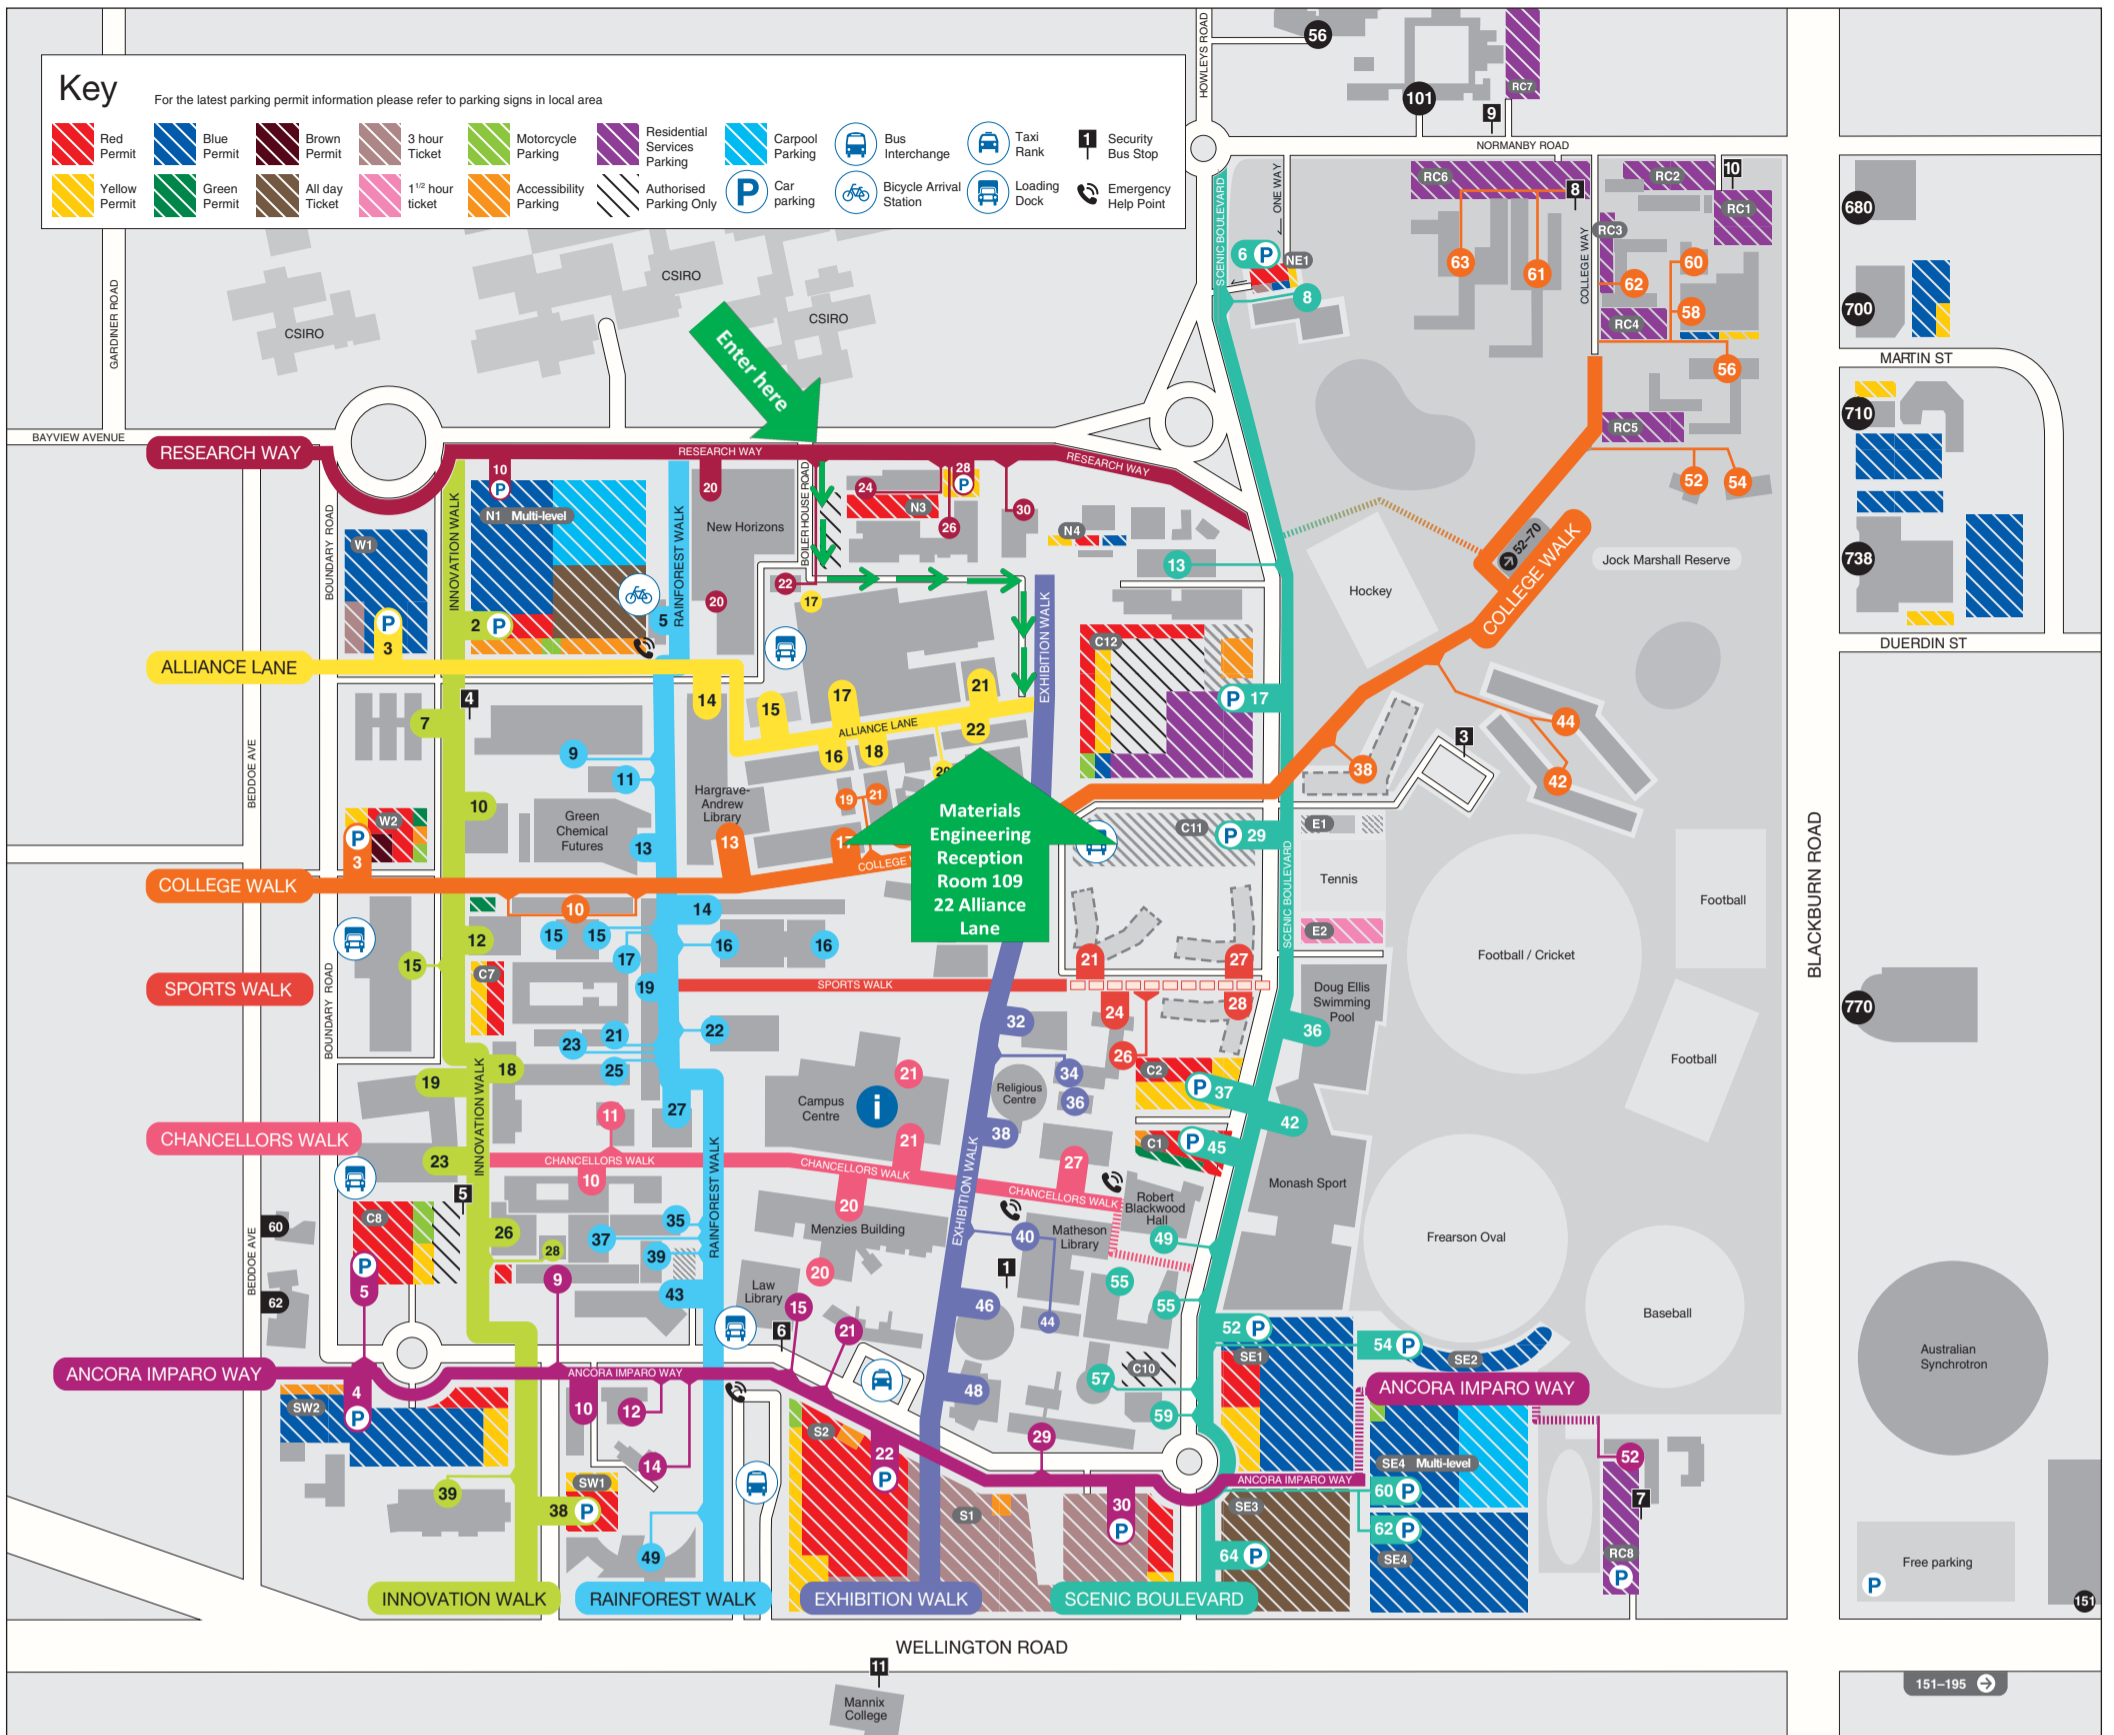

# Monash University Clayton campus

Building/dept. name & number	Address
Alexander Theatre (7)	48 Exhibition Walk
Australian Pulp and Paper Institute (59)	15 Alliance Lane
Bicycle Arrival Station - James Gormley (80A)	5 Rainforest Walk
Biochemistry Laboratories (16)	11 Chancellors Walk
Biological Sciences (18)	25 Rainforest Walk
Biological Sciences Lecture Theatres S7-S8 (21)	21 Rainforest Walk
Biology (17)	18 Innovation Walk
Boiler House (38)	22 Research Way
Campus Centre (10)	21 Chancellors Walk
Central Science Block (19)	19 Rainforest Walk
Chancellery Building A (3A)	27 Chancellors Walk
Chancellery Building B (3B)	36 Exhibition Walk
Chancellery Building C (3C)	34 Exhibition Walk
Chancellery Building D (3D)	26 Sports Walk
Chancellery Building E (3E)	24 Sports Walk
Chemistry (23)	17 Rainforest Walk
Doug Ellis Swimming Pool (1)	36 Scenic Boulevard
Education (6)	29 Ancora Imparo Way
Engineering 31 (31)	17 College Walk
Engineering 33 (33)	19 College Walk
Engineering 35 (35)	16 Alliance Lane
Engineering 36 (36)	18 Alliance Lane
Engineering 36A (36A)	20 Alliance Lane
Engineering 37 (37)	17 Alliance Lane
Engineering 69 (69)	22 Alliance Lane
Engineering 72 (72)	14 Alliance Lane
Engineering Examination Halls, EH1-EH4 (60)	23 College Walk
Facilities and Services Portables (40P)	24 Research Way
Facilities and Services, Central Store, Transport and Mail (56)	30 Research Way
Facilities and Services (40)	26 Research Way
Faculty of Information Technology (63)	25 Exhibition Walk
Faculty of Medicine Offices (64)	43 Rainforest Walk
Faculty Teaching - MBBS (15)	27 Rainforest Walk
First Year Biology (22)	23 Rainforest Walk
Gallery Building (55)	21 Ancora Imparo Way
Green Chemical Futures (86)	13 Rainforest Walk
Hargrave-Andrew Library (30)	13 College Walk
Information Services (67)	44 Exhibition Walk
Japanese Studies Centre (54)	12 Ancora Imparo Way
Jock Marshall Reserve	
Environmental Laboratories (42)	52 College Walk
John Monash Science School (84)	39 Innovation Walk
Krongold Centre (5)	57 Scenic Boulevard
Law Building (12)	15 Ancora Imparo Way
Law Library (12)	15 Ancora Imparo Way