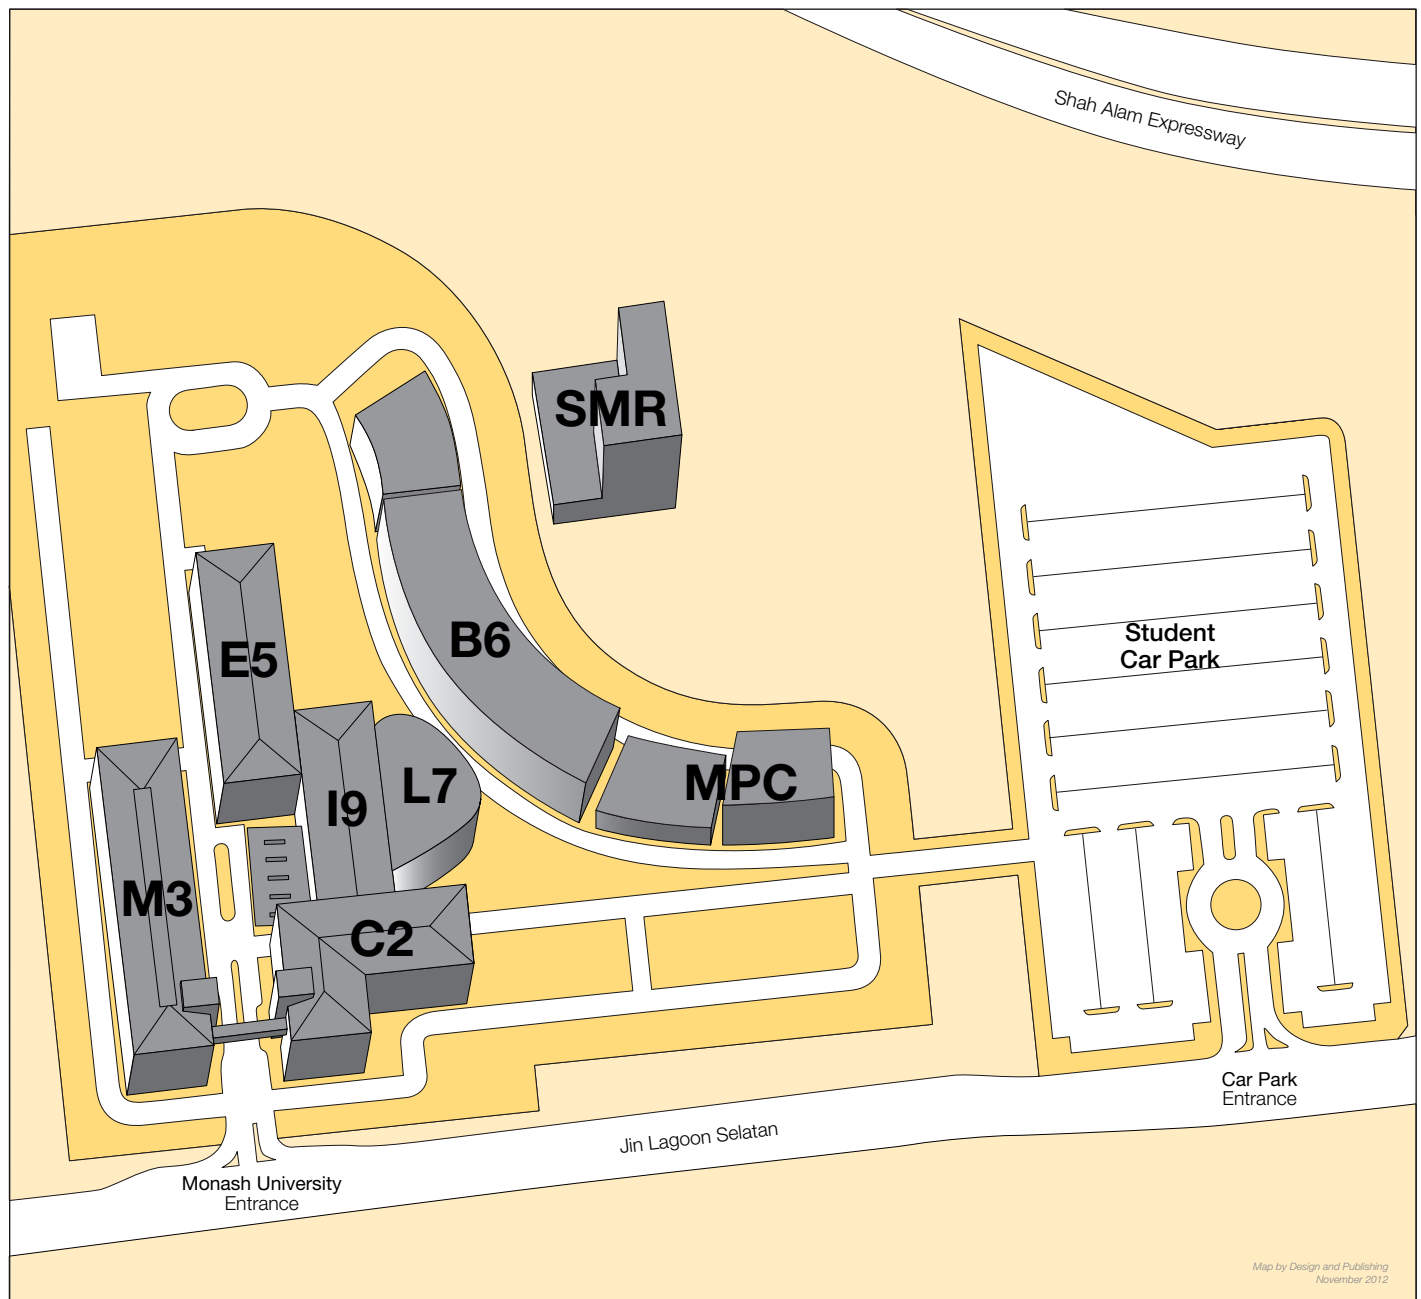

Monash University Sunway campus, Malaysia

Building index

Building C2

School of Arts and Social Sciences
School of Information Technology
School of Science
Facilities Management
Finance
Malaysian National Subjects
Prospective Student Office
Security
Student Services

Building M3

Jeffrey Cheah School of Medicine and Health Sciences
Brain Research Institute Monash Sunway
Science Laboratories

Building E5

School of Engineering
Engineering Laboratories

Building B6

School of Business
ATM
Cafeteria
Monash University Student Association
Student Lounge

Building L7

Bookshop
Learning Skills
Library and Learning Commons
Monash University English Language Centre

Building I9

Computer Laboratories
IT Services - Service Desk

SMR

Sunway Monash Residence

MPC

Multi-purpose Court