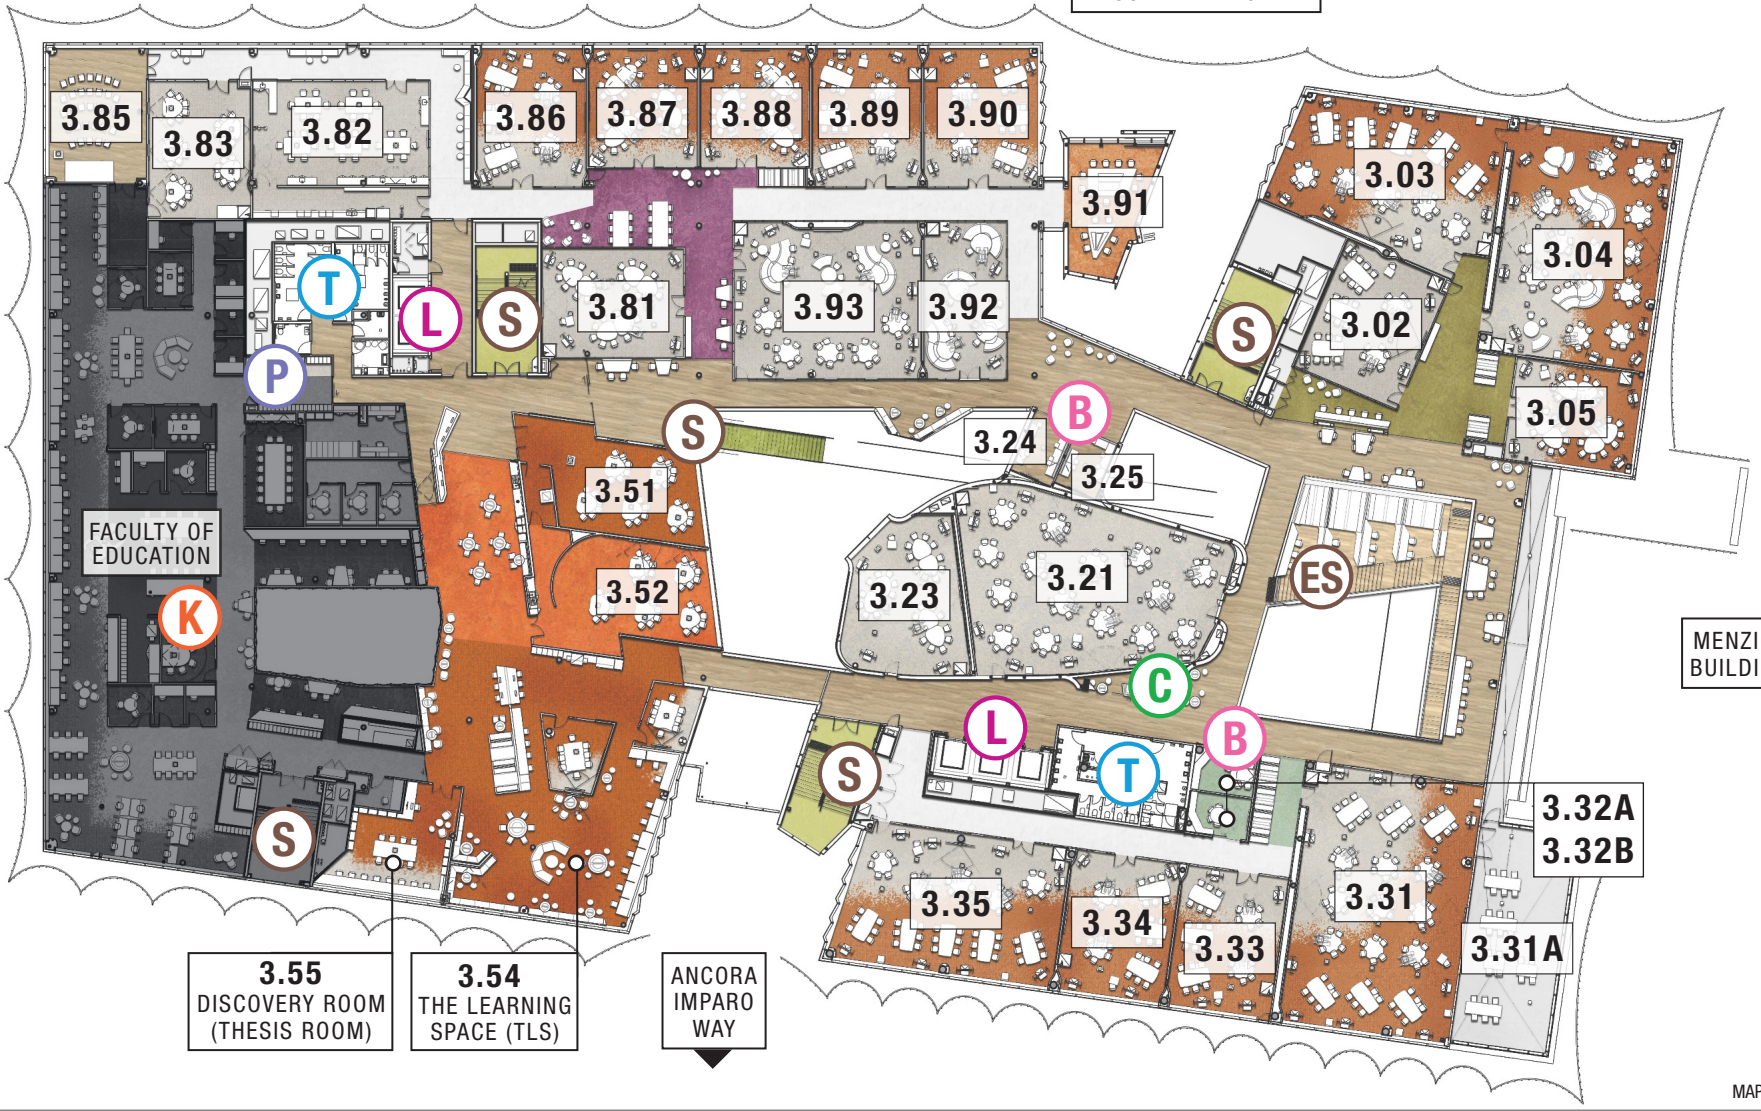

B BOOKABLE ROOM **K** KITCHEN **L** LIFTS **S**/**ES** STAIRS / ESCARPMENT STAIRS **T** TOILETS

C COFFEE KIOSK **V** VENDING MACHINES **2.81** ROOM NO. BUS LOOP **P** PRINTER

BUS LOOP

ANCORA IMPARO WAY

WELLINGTON ROAD

ANCORA IMPARO WAY

MENZIES BUILDING

2.32A
2.32B

MAP NOT TO SCALE

FLOOR
03

FACILITIES KEY

- B BOOKABLE ROOM
- K KITCHEN
- L LIFTS
- S / ES STAIRS / ESCARPMENT STAIRS
- T TOILETS
- C COFFEE KIOSK
- 3.81 ROOM NO.

BUS LOOP

ANCORA IMPARO WAY

WELLINGTON ROAD

3.55
DISCOVERY ROOM
(THESIS ROOM)

3.54
THE LEARNING
SPACE (TLS)

ANCORA IMPARO
WAY

MENZIES
BUILDING

MAP NOT TO SCALE