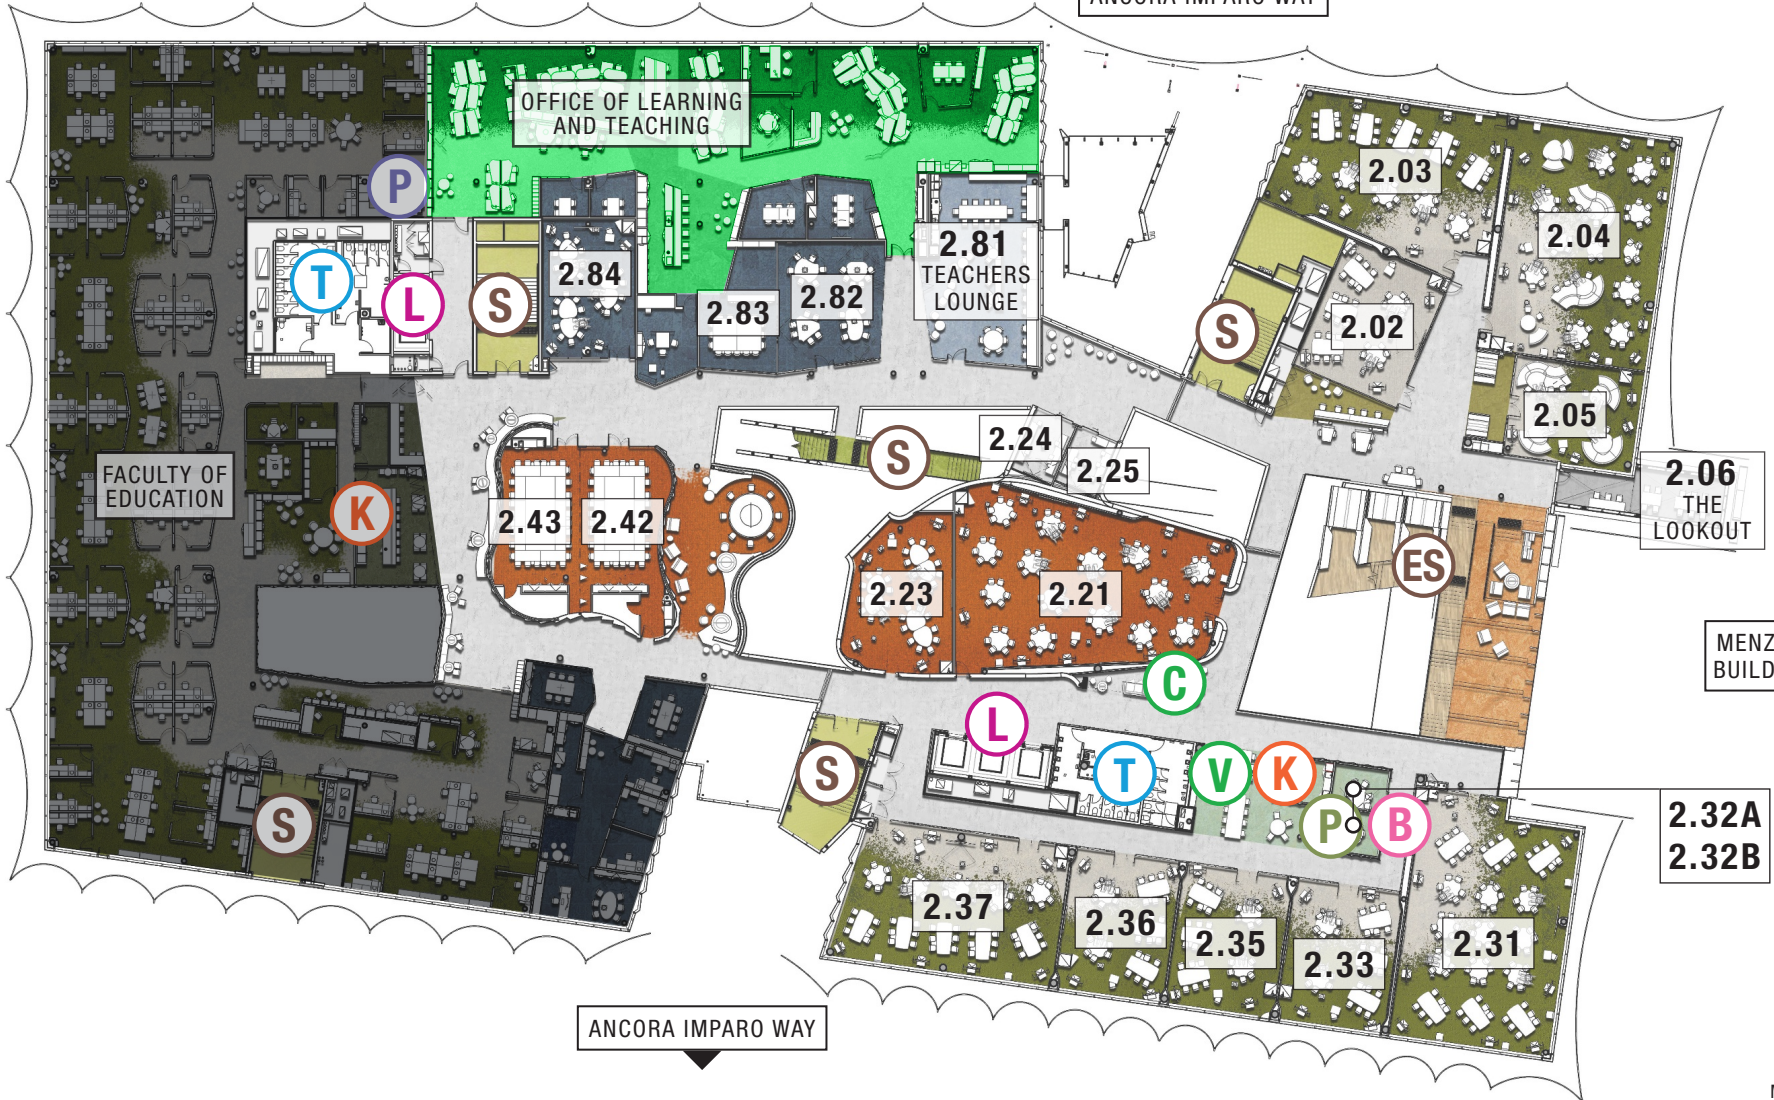

BUS LOOP

ANCORA IMPARO WAY

WELLINGTON ROAD

MENZIES BUILDING

ANCORA IMPARO WAY

MAP NOT TO SCALE

FLOOR
02

FACILITIES KEY

B BOOKABLE ROOM **K** KITCHEN **L** LIFTS **S**/**ES** STAIRS / ESCARPMENT STAIRS **T** TOILETS

C COFFEE KIOSK **V** VENDING MACHINES **2.81** ROOM NO. BUS LOOP **P** PRINTER

BUS LOOP

ANCORA IMPARO WAY

WELLINGTON ROAD

ANCORA IMPARO WAY

MENZIES BUILDING

2.32A
2.32B

MAP NOT TO SCALE

FLOOR
03

FACILITIES KEY

- B BOOKABLE ROOM
- K KITCHEN
- L LIFTS
- S / ES STAIRS / ESCARPMENT STAIRS
- T TOILETS
- C COFFEE KIOSK
- 3.81 ROOM NO.

BUS LOOP

ANCORA IMPARO WAY

WELLINGTON ROAD

3.55
DISCOVERY ROOM
(THESIS ROOM)

3.54
THE LEARNING
SPACE (TLS)

ANCORA IMPARO
WAY

MENZIES
BUILDING

MAP NOT TO SCALE