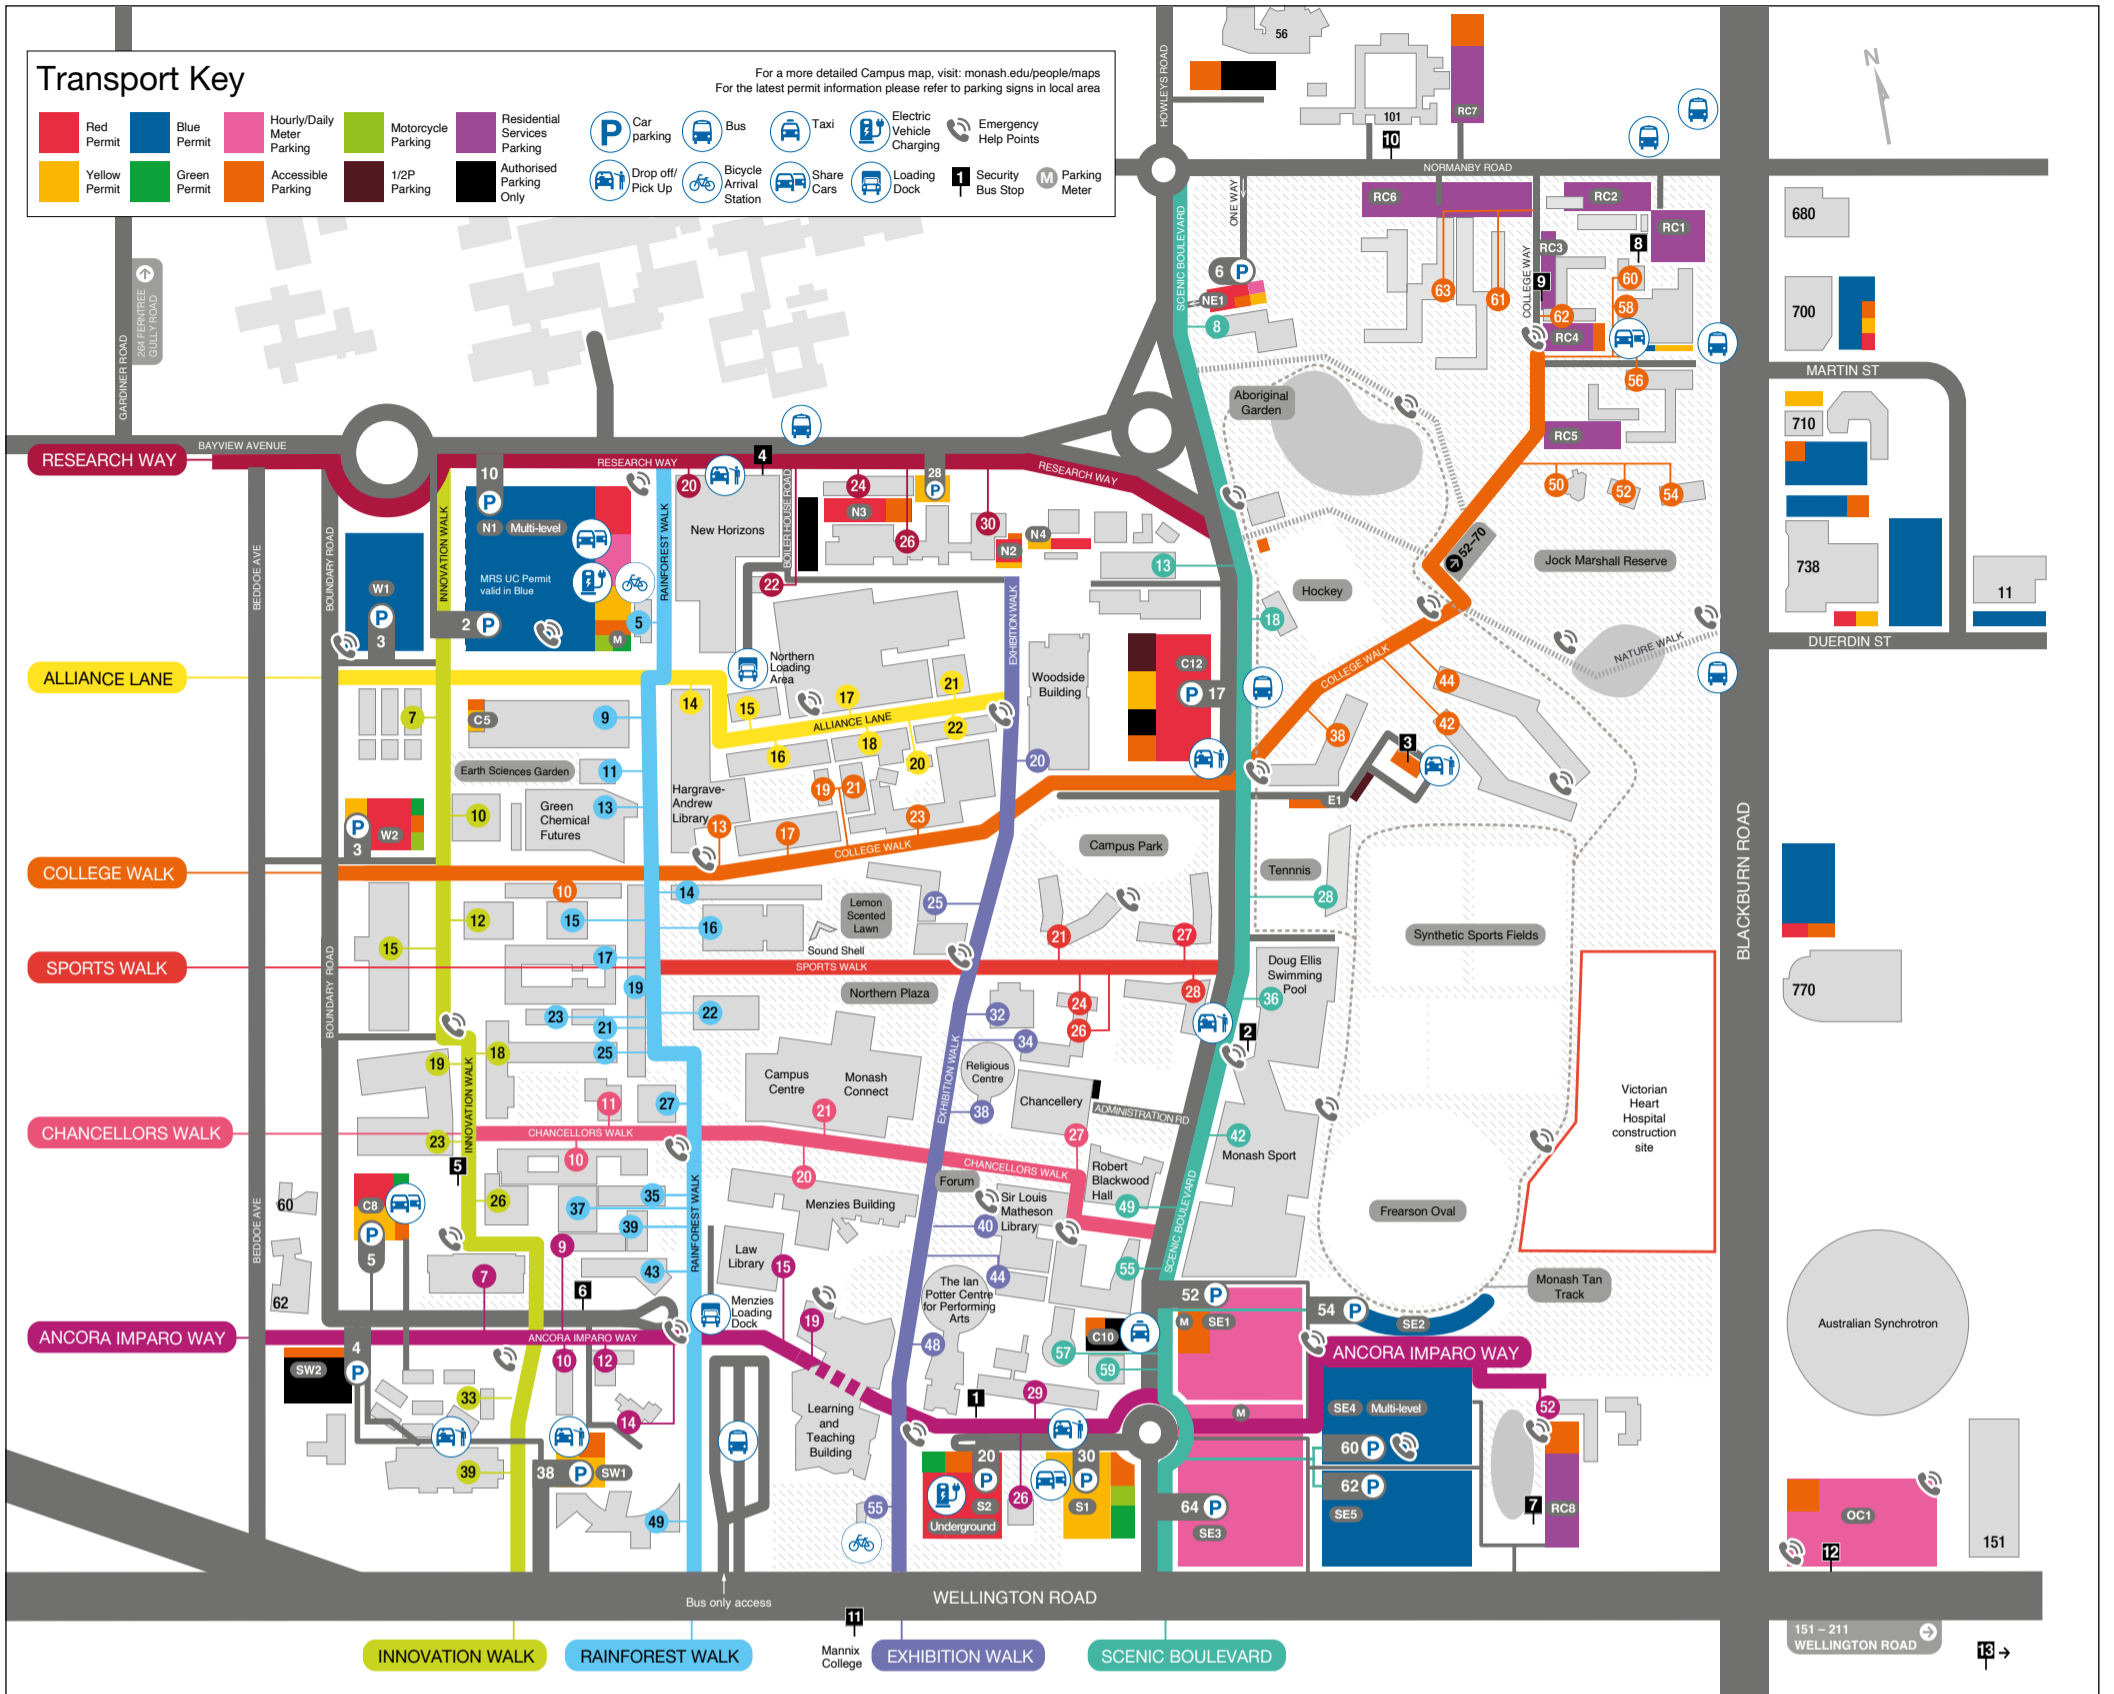

# Monash University Clayton campus

Parking	Address
<b>North-West Car Parks</b> (enter via Gardiner Road and Bayview Avenue)	
Central Five (C5)	4 Innovation Walk
North One Multi-level – Ground level (N1)	10 Research Way
North One Multi-level – Upper levels (N1)	2 Innovation Walk
North Two (N2)	30 Research Way
North Three (N3)	28 Research Way
West One (W1)	3 Alliance Lane
West Two (W2)	3 College Walk
<b>South-West Car Parks</b>	
Central Eight (C8)	5 Ancora Imparo Way
South-west One (SW1)	38 Innovation Walk
South-west Two (SW2)	4 Ancora Imparo Way
<b>North-East Car Parks</b> (enter via Howleys Road and Normanby Road)	
Central Twelve (C12)	17 Scenic Boulevard
East One (E1)	Scenic Boulevard
North Four (N4)	32 Research Way
North-east One (NE1)	6 Scenic Boulevard
North-east Two (NE2)	Residential Carpark 6
North-east Three (NE3)	Residential Carpark 7
North-east Four (NE4)	Residential Carpark 3
North-east Five (NE5)	Residential Carpark 2
North-east Six (NE6)	Residential Carpark 1
North-east Seven (NE7)	Residential Carpark 4
North-east Eight (NE8)	Residential Carpark 5
<b>South-East Car Parks</b> (enter via Wellington Road)	
Chancellery Underground (96)	Administration Road
South Two Underground (S2) (91)	20 Ancora Imparo Way
South One (S1)	30 Ancora Imparo Way
South-east One (SE1)	52 Scenic Boulevard
South-east Two (SE2)	54 Scenic Boulevard
South-east Three (SE3)	64 Scenic Boulevard
South-east Four Multi-level (SE4)	60 Scenic Boulevard
South-east Five (SE5)	62 Scenic Boulevard
South-east Six (SE6)	Residential Carpark 8
<b>Off-Campus Car Parks</b>	
Off-campus One (OC1)	Wellington Road/ Blackburn Road
<b>Drop-off/Pick-up Locations</b>	
North	outside 20 Research Way
C12 car park	17 Scenic Boulevard
E1 car park	outside 42 College Walk
East	Scenic Boulevard, outside 28 Sports Walk
South	30 Ancora Imparo Way
SW1 car park	38 Innovation Walk
<b>Taxis</b>	
Taxi Rank	outside 59 Scenic Boulevard